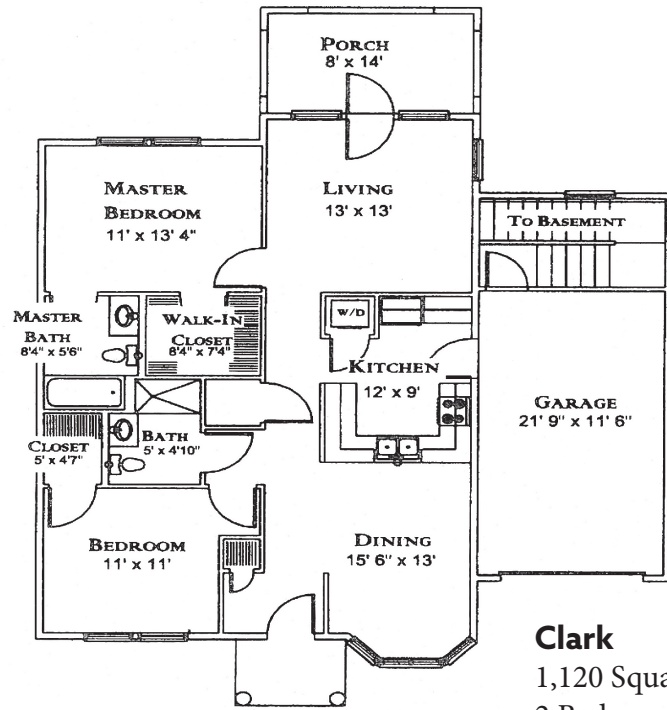

Back Bay

This location offers 24 single story cottages on 33 beautiful acres, within walking distance to town.

Sugar Hill Townhomes

Clark
 1,120 Square Feet
 2 Bedrooms,
 2 Bathrooms
 635 Square
 Feet Basement

Independent Living in the Sugar House

Brewster

576 Square Feet
1 Bedroom, 1 Bathroom

Kingswood

646 Square Feet
1 Bedroom, 1 Bathroom

Winter Harbor

1272 Square Feet
2 Bedrooms, 2 Bathrooms
with Den and
Dining Room