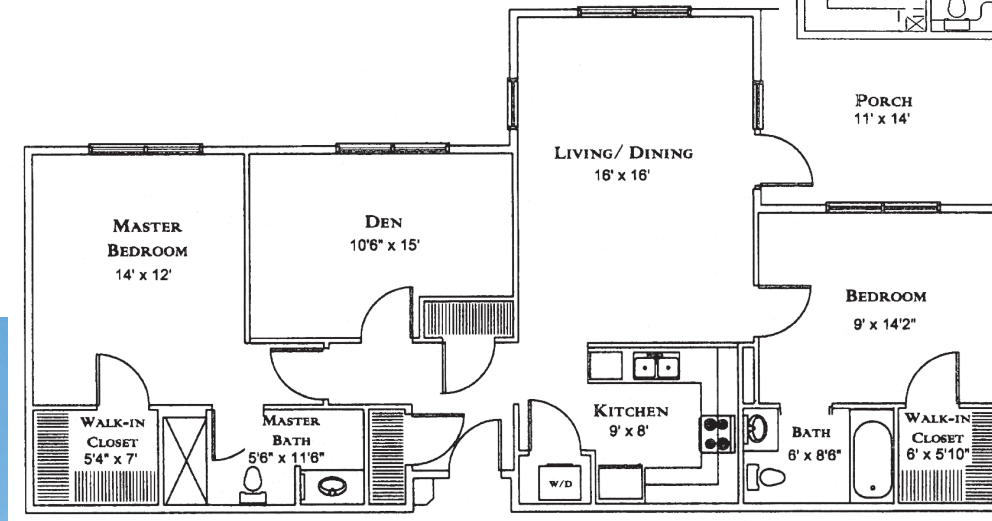

Libby
 1,419 Square Feet
 2 Bedrooms, 2 Bathrooms & Den
 570 Square Feet Basement

Some basements are finished into living space; others are used for storage. All have the option to be finished.

Sugar Hill Apartments

Independent Living in the Sugar House

Brewster

576 Square Feet
1 Bedroom, 1 Bathroom

Kingswood

646 Square Feet
1 Bedroom, 1 Bathroom

Winter Harbor

1272 Square Feet
2 Bedrooms, 2 Bathrooms
with Den and
Dining Room

Wentworth

911 Square Feet
2 Bedrooms, 1.5 Bathrooms

Cotton Valley

1128 Square Feet, 2 Bedrooms, 2 Bathrooms and Den

Mirror Lake

1234 Square Feet
2 Bedrooms, 2 Bathrooms
with Den

Back Bay Cottages

Lincoln (duplex) or
Washington (Single)

1,318 Square Feet

2 Bedrooms

2 Bathrooms

Please note, many of the cottages at Back Bay have been expanded and modified over time, to include three-season porches or sunrooms, added dens or office space and fireplaces.