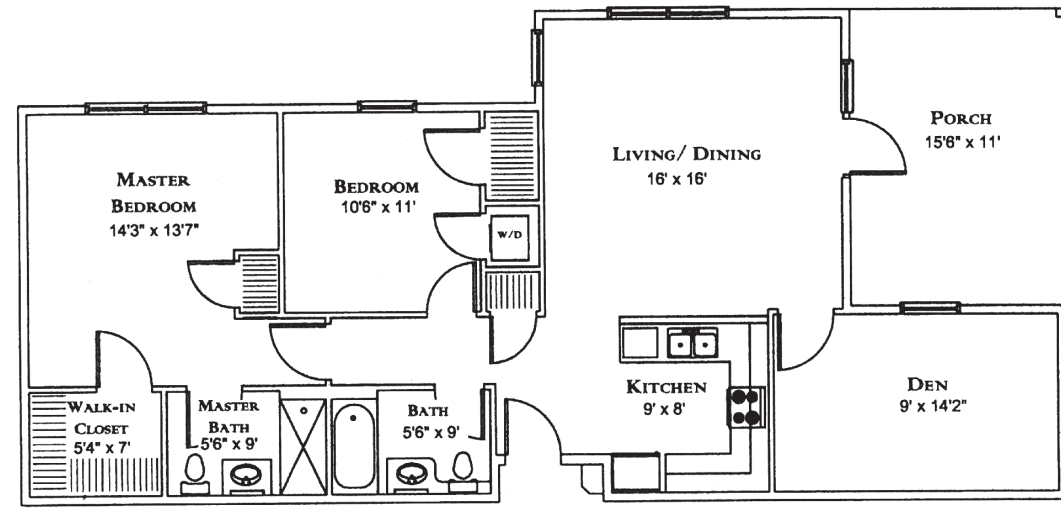

Libby
 1,419 Square Feet
 2 Bedrooms, 2 Bathrooms & Den
 570 Square Feet Basement

Some basements are finished into living space; others are used for storage. All have the option to be finished.

Sugar Hill Apartments

Independent Living in the Sugar House

Brewster

576 Square Feet
1 Bedroom, 1 Bathroom

Kingswood

646 Square Feet
1 Bedroom, 1 Bathroom

Winter Harbor

1272 Square Feet
2 Bedrooms, 2 Bathrooms
with Den and
Dining Room

Wentworth

911 Square Feet
2 Bedrooms, 1.5 Bathrooms

Cotton Valley

1128 Square Feet, 2 Bedrooms, 2 Bathrooms and Den

Mirror Lake

1234 Square Feet
2 Bedrooms, 2 Bathrooms
with Den

Back Bay Cottages

Lincoln (duplex) or
Washington (Single)