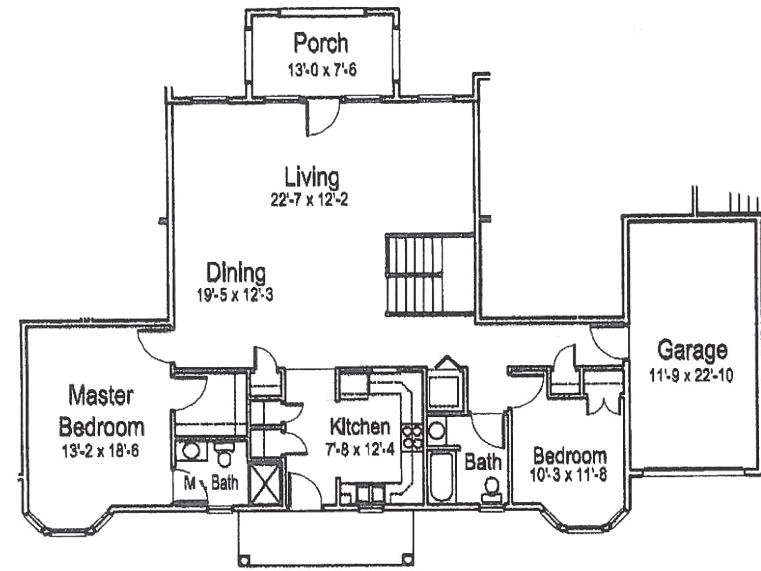

Back Bay

This location offers 24 single story cottages on 33 beautiful acres, within walking distance to town.

Sugar Hill Townhomes

Clark
 1,120 Square Feet
 2 Bedrooms,
 2 Bathrooms
 635 Square
 Feet Basement

Wright
 1,250 Square Feet
 2 Bedrooms, 2 Bathrooms
 558 Square Feet Basement

Abenaki
 1,584 Square Feet
 2 Bedrooms, 2 Bathrooms
 1,584 Square Feet Basement

Wolfe
 1,771 Square Feet
 2 Bedrooms, 2 Bathroom
 1,615 Square Feet Basement

Libby
 1,419 Square Feet
 2 Bedrooms, 2 Bathrooms & Den
 570 Square Feet Basement

Some basements are finished into living space; others are used for storage. All have the option to be finished.

Sugar Hill Apartments

Independent Living in the Sugar House

Brewster

576 Square Feet
1 Bedroom, 1 Bathroom

Kingswood

646 Square Feet
1 Bedroom, 1 Bathroom

Winter Harbor

1272 Square Feet
2 Bedrooms, 2 Bathrooms
with Den and
Dining Room