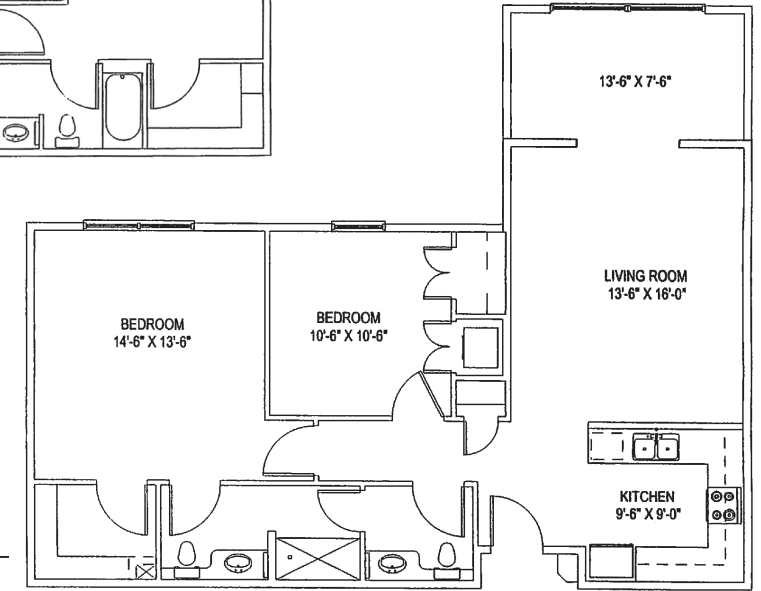

Libby
 1,419 Square Feet
 2 Bedrooms, 2 Bathrooms & Den
 570 Square Feet Basement

Some basements are finished into living space; others are used for storage. All have the option to be finished.

Sugar Hill Apartments

Independent Living in the Sugar House

Brewster

576 Square Feet
1 Bedroom, 1 Bathroom

Kingswood

646 Square Feet
1 Bedroom, 1 Bathroom

Winter Harbor

1272 Square Feet
2 Bedrooms, 2 Bathrooms
with Den and
Dining Room

Wentworth

911 Square Feet
2 Bedrooms, 1.5 Bathrooms

Cotton Valley

1128 Square Feet, 2 Bedrooms, 2 Bathrooms and Den

Mirror Lake

1234 Square Feet
2 Bedrooms, 2 Bathrooms
with Den

Back Bay Cottages

Lincoln (duplex) or
Washington (Single)

1,318 Square Feet

2 Bedrooms

2 Bathrooms

Please note, many of the cottages at Back Bay have been expanded and modified over time, to include three-season porches or sunrooms, added dens or office space and fireplaces.