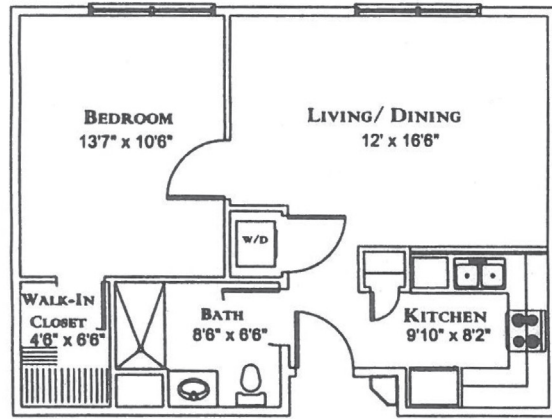

Back Bay

This location offers 24 single story cottages on 33 beautiful acres, within walking distance to town.

Sugar Hill Townhomes

Clark
 1,120 Square Feet
 2 Bedrooms,
 2 Bathrooms
 635 Square
 Feet Basement

Wright
 1,250 Square Feet
 2 Bedrooms, 2 Bathrooms
 558 Square Feet Basement

Abenaki
 1,584 Square Feet
 2 Bedrooms, 2 Bathrooms
 1,584 Square Feet Basement

Wolfe
 1,771 Square Feet
 2 Bedrooms, 2 Bathroom
 1,615 Square Feet Basement

Libby
 1,419 Square Feet
 2 Bedrooms, 2 Bathrooms & Den
 570 Square Feet Basement

Some basements are finished into living space; others are used for storage. All have the option to be finished.

Sugar Hill Apartments

Independent Living in the Sugar House

Brewster

576 Square Feet
1 Bedroom, 1 Bathroom

Kingswood

646 Square Feet
1 Bedroom, 1 Bathroom

Winter Harbor

1272 Square Feet
2 Bedrooms, 2 Bathrooms
with Den and
Dining Room