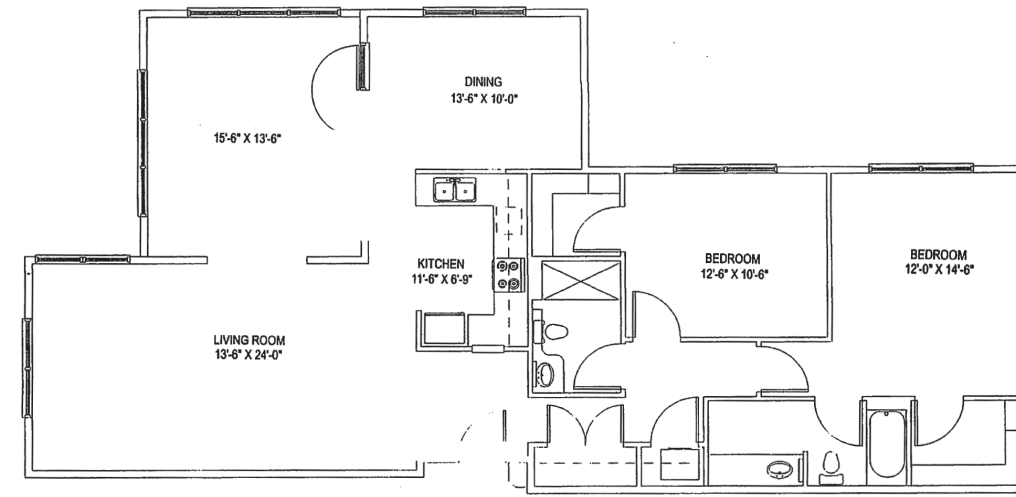

Libby
 1,419 Square Feet
 2 Bedrooms, 2 Bathrooms & Den
 570 Square Feet Basement

Some basements are finished into living space; others are used for storage. All have the option to be finished.

Sugar Hill Apartments

Independent Living in the Sugar House

Brewster

576 Square Feet
1 Bedroom, 1 Bathroom

Kingswood

646 Square Feet
1 Bedroom, 1 Bathroom

Winter Harbor

1272 Square Feet
2 Bedrooms, 2 Bathrooms
with Den and
Dining Room

Wentworth

911 Square Feet
2 Bedrooms, 1.5 Bathrooms

Cotton Valley

1128 Square Feet, 2 Bedrooms, 2 Bathrooms and Den

Mirror Lake

1234 Square Feet
2 Bedrooms, 2 Bathrooms
with Den

Back Bay Cottages

Lincoln (duplex) or
Washington (Single)