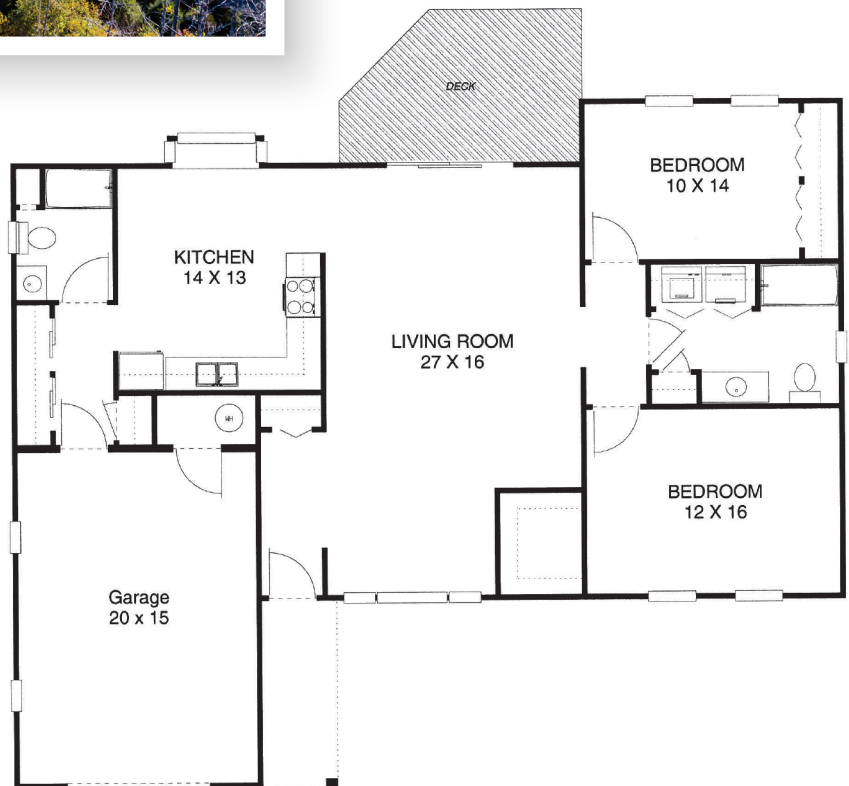

Sugar Hill 83 Rolling Wood Drive, Wolfeboro, NH 03894

Back Bay 66 Taylor Drive, Wolfeboro, NH 03894