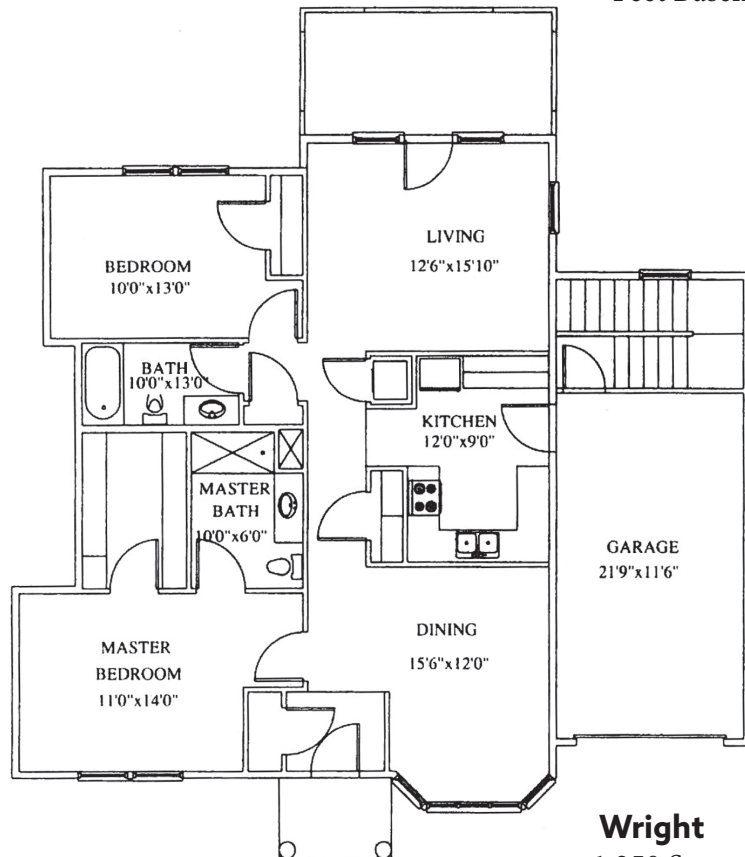

Back Bay

This location offers 24 single story cottages on 33 beautiful acres, within walking distance to town.

Sugar Hill Townhomes

Clark
 1,120 Square Feet
 2 Bedrooms,
 2 Bathrooms
 635 Square
 Feet Basement

Wright
 1,250 Square Feet
 2 Bedrooms, 2 Bathrooms
 558 Square Feet Basement

Abenaki
 1,584 Square Feet
 2 Bedrooms, 2 Bathrooms
 1,584 Square Feet Basement

Wolfe
 1,771 Square Feet
 2 Bedrooms, 2 Bathroom
 1,615 Square Feet Basement

Libby
 1,419 Square Feet
 2 Bedrooms, 2 Bathrooms & Den
 570 Square Feet Basement

Some basements are finished into living space; others are used for storage. All have the option to be finished.

Sugar Hill Apartments

Independent Living in the Sugar House

Brewster

576 Square Feet
1 Bedroom, 1 Bathroom

Kingswood

646 Square Feet
1 Bedroom, 1 Bathroom

Winter Harbor

1272 Square Feet
2 Bedrooms, 2 Bathrooms
with Den and
Dining Room