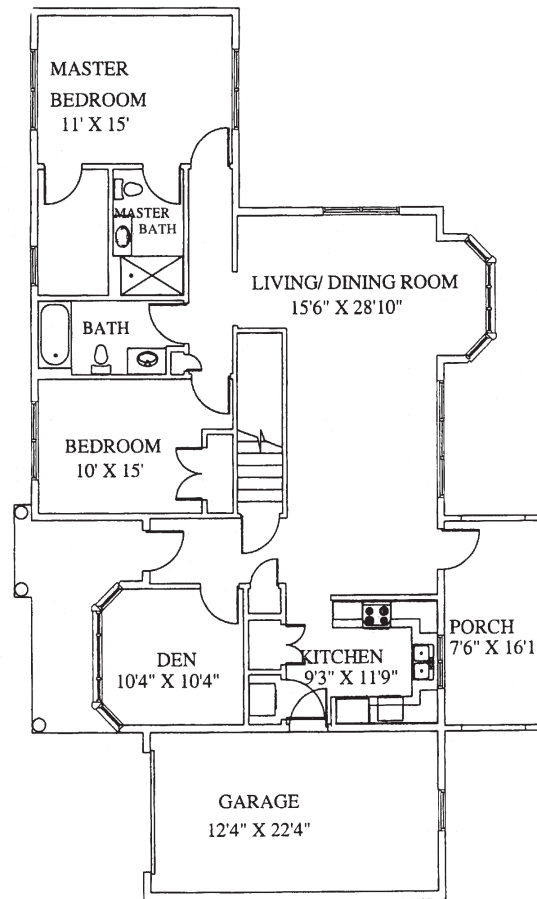

Back Bay

This location offers 24 single story cottages on 33 beautiful acres, within walking distance to town.

Sugar Hill Townhomes

Clark
 1,120 Square Feet
 2 Bedrooms,
 2 Bathrooms
 635 Square
 Feet Basement

Wright
 1,250 Square Feet
 2 Bedrooms, 2 Bathrooms
 558 Square Feet Basement

Abenaki
 1,584 Square Feet
 2 Bedrooms, 2 Bathrooms
 1,584 Square Feet Basement

Wolfe
 1,771 Square Feet
 2 Bedrooms, 2 Bathroom
 1,615 Square Feet Basement

Libby
 1,419 Square Feet
 2 Bedrooms, 2 Bathrooms & Den
 570 Square Feet Basement

Some basements are finished into living space; others are used for storage. All have the option to be finished.

Sugar Hill Apartments

Independent Living in the Sugar House

Brewster

576 Square Feet
1 Bedroom, 1 Bathroom

Kingswood

646 Square Feet
1 Bedroom, 1 Bathroom

Winter Harbor

1272 Square Feet
2 Bedrooms, 2 Bathrooms
with Den and
Dining Room