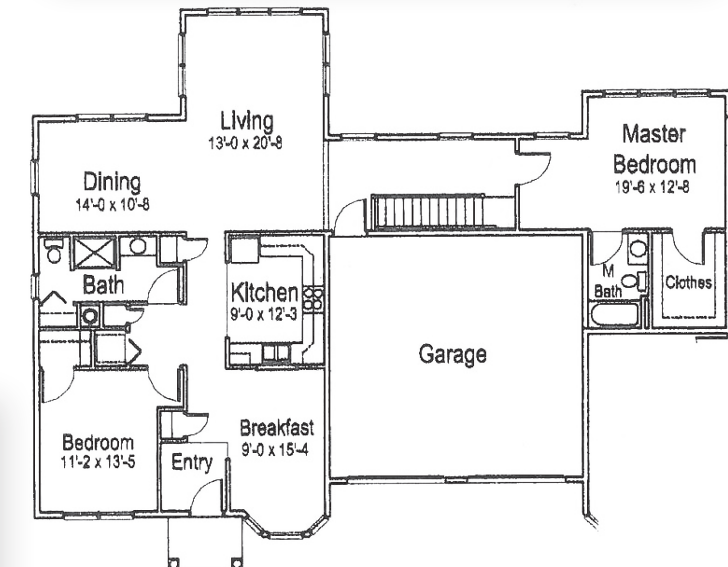

Back Bay

This location offers 24 single story cottages on 33 beautiful acres, within walking distance to town.

Sugar Hill Townhomes

Clark
 1,120 Square Feet
 2 Bedrooms,
 2 Bathrooms
 635 Square
 Feet Basement

Wright
 1,250 Square Feet
 2 Bedrooms, 2 Bathrooms
 558 Square Feet Basement

Abenaki
 1,584 Square Feet
 2 Bedrooms, 2 Bathrooms
 1,584 Square Feet Basement

Wolfe
 1,771 Square Feet
 2 Bedrooms, 2 Bathroom
 1,615 Square Feet Basement

Libby
 1,419 Square Feet
 2 Bedrooms, 2 Bathrooms & Den
 570 Square Feet Basement

Some basements are finished into living space; others are used for storage. All have the option to be finished.

Sugar Hill Apartments

Independent Living in the Sugar House

Brewster

576 Square Feet
1 Bedroom, 1 Bathroom

Kingswood

646 Square Feet
1 Bedroom, 1 Bathroom

Winter Harbor

1272 Square Feet
2 Bedrooms, 2 Bathrooms
with Den and
Dining Room