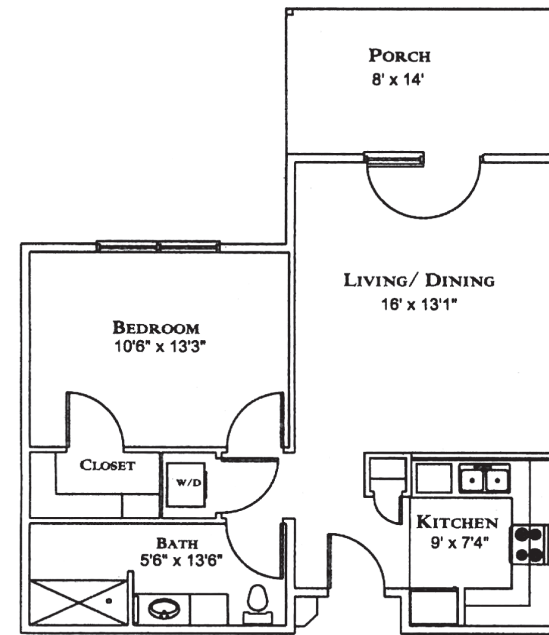

Wright
 1,250 Square Feet
 2 Bedrooms, 2 Bathrooms
 558 Square Feet Basement

Abenaki
 1,584 Square Feet
 2 Bedrooms, 2 Bathrooms
 1,584 Square Feet Basement

Wolfe
 1,771 Square Feet
 2 Bedrooms, 2 Bathroom
 1,615 Square Feet Basement

Libby
 1,419 Square Feet
 2 Bedrooms, 2 Bathrooms & Den
 570 Square Feet Basement

Some basements are finished into living space; others are used for storage. All have the option to be finished.

Sugar Hill Apartments

Independent Living in the Sugar House

Brewster

576 Square Feet
1 Bedroom, 1 Bathroom

Kingswood

646 Square Feet
1 Bedroom, 1 Bathroom

Winter Harbor

1272 Square Feet
2 Bedrooms, 2 Bathrooms
with Den and
Dining Room

Wentworth

911 Square Feet
2 Bedrooms, 1.5 Bathrooms

Cotton Valley

1128 Square Feet, 2 Bedrooms, 2 Bathrooms and Den

Mirror Lake

1234 Square Feet
2 Bedrooms, 2 Bathrooms
with Den

Back Bay Cottages

Lincoln (duplex) or
Washington (Single)